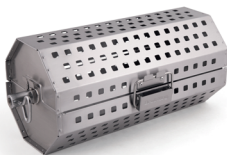

DO MORE Drehspiesskorb
64875 | CHF 79.90